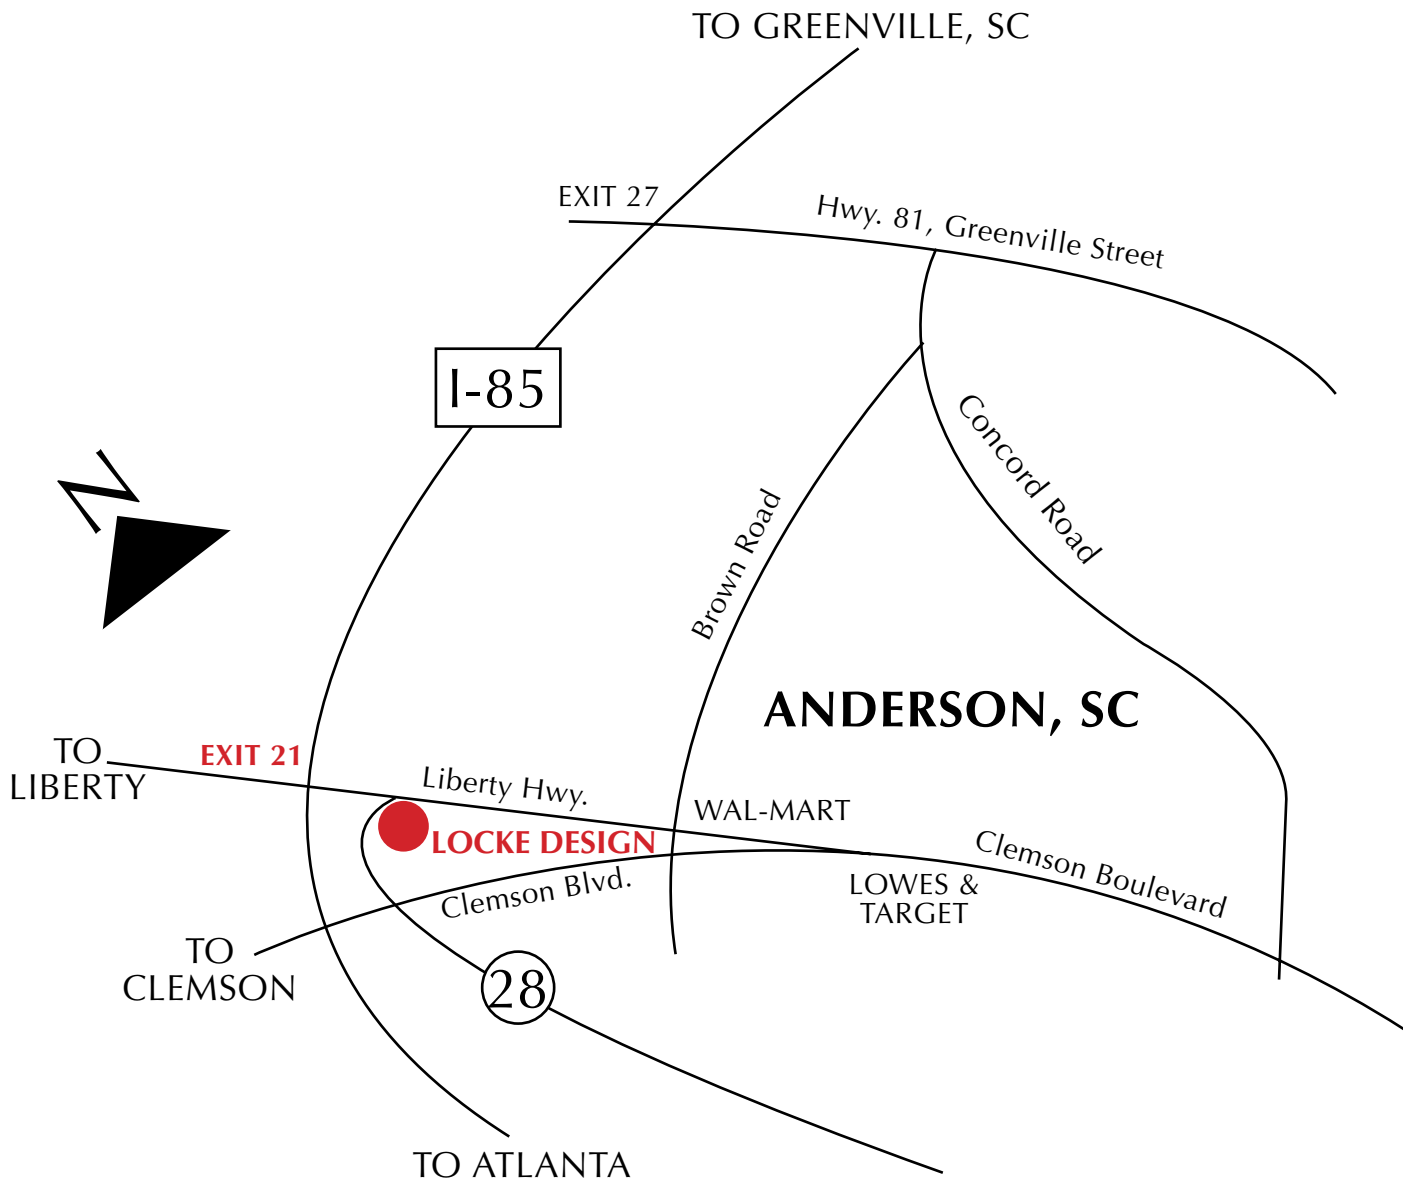

FROM ATLANTA, GA & POINTS SOUTH

- Proceed North on I-85 toward Anderson and Greenville, SC
- Exit I-85 at Exit 21, Liberty Highway Exit
- Turn left and the top of the ramp towards Anderson.
- Proceed approximately 1.5 miles to the 28 By-Pass, Liberty Highway Intersection, This is the second light you will approach. You will pass Northside Baptist, Darwin Wright Municipal Park and pass over Lake Hartwell.
- At the intersection you will see North Gate on your right. (Large brick buildings)
- Turn in the drive. B Building is the building facing Liberty Highway. Locke Design's office is located in the left hall.
- Locke Design upstairs- Please note our sign and metal bench outside, B11.

FROM ANDERSON, SC

- Proceed North on Clemson Boulevard toward Clemson.
- Turn right onto Liberty Highway after you pass Lowes and Target. Pass Wal-Mart and Cornerstone Assembly of God.
- Proceed 1.5 miles At the second light you will see North Gate on your left. (Large brick buildings across from FedEx)
- Turn in the drive. B Building is the building facing Liberty Highway. Locke Design's office is located in the left hall.
- Locke Design upstairs- Please note our sign and metal bench outside, B11.

LOCKE DESIGN

STREET MAP

NOT TO SCALE

CALL 864.375.0104 for assistance.